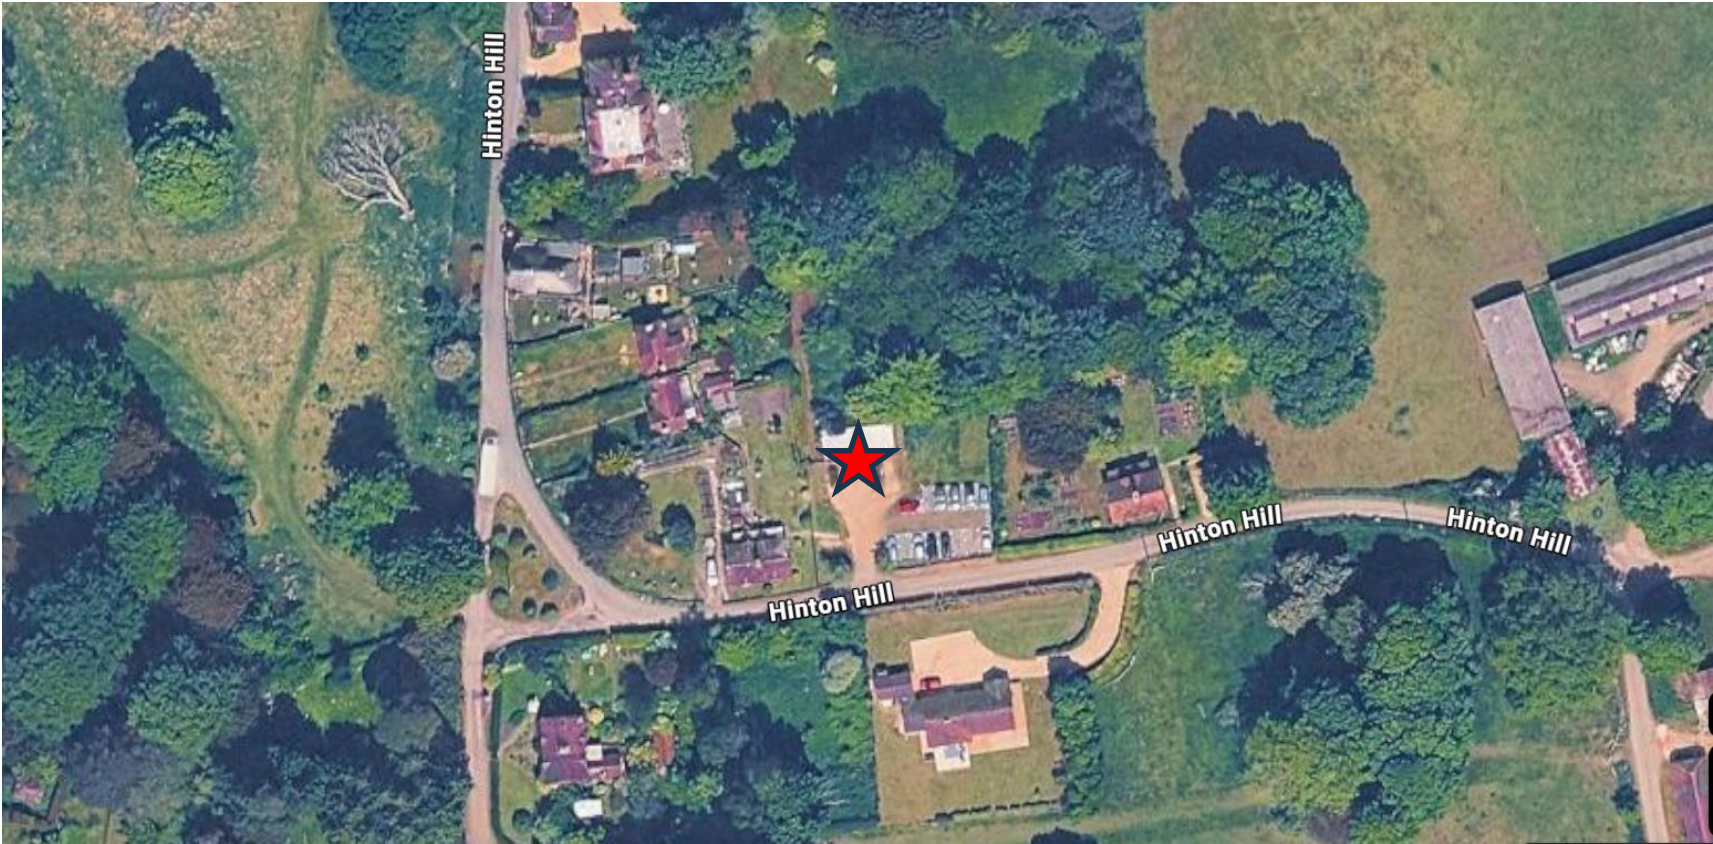

SDNP/25/04792/FUL– (April Cottage) 1 Hinton Hill Cottages, Hinton Hill Hinton Ampner, Hampshire, SO24 0JZ

Aerial Map of the Area

Proposed Site Plan

Elevations and Proposed Floor Plan

The Planning Service
 Architectural Design & Technical Drawing
 Building Survey & Planning Services
 www.theplanning-service.co.uk