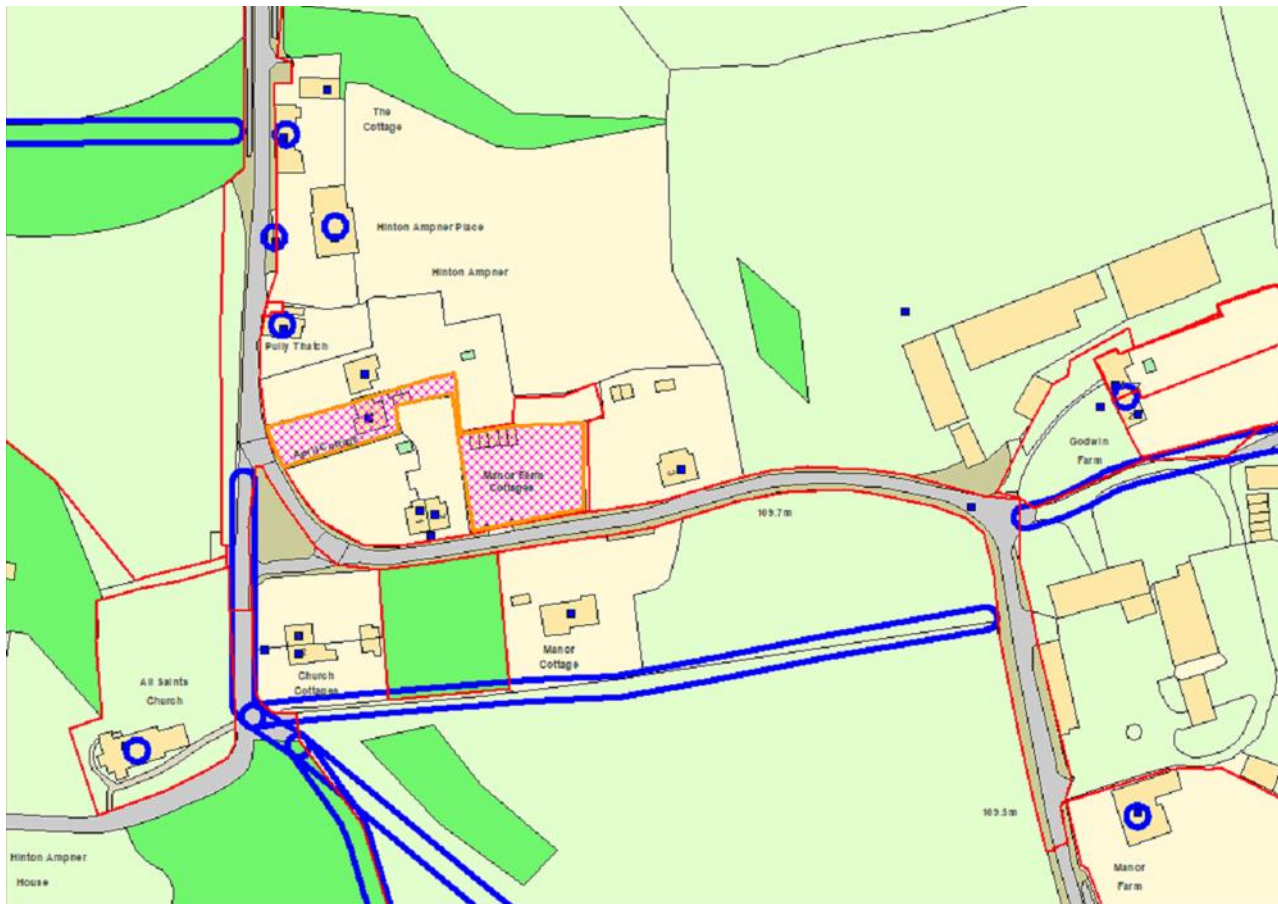

SDNP/25/04792/FUL– (April Cottage) 1 Hinton Hill Cottages, Hinton Hill Hinton Ampner, Hampshire, SO24 0JZ

Aerial Map of the Area

Proposed Site Plan

Elevations and Proposed Floor Plan

The Planning Service
 Architectural Design & Technical Drawing
 Building Survey & Planning Services
 www.theplanning-service.co.uk

Car Parking Area

Car Parking Area

Car Parking Area/Existing Access