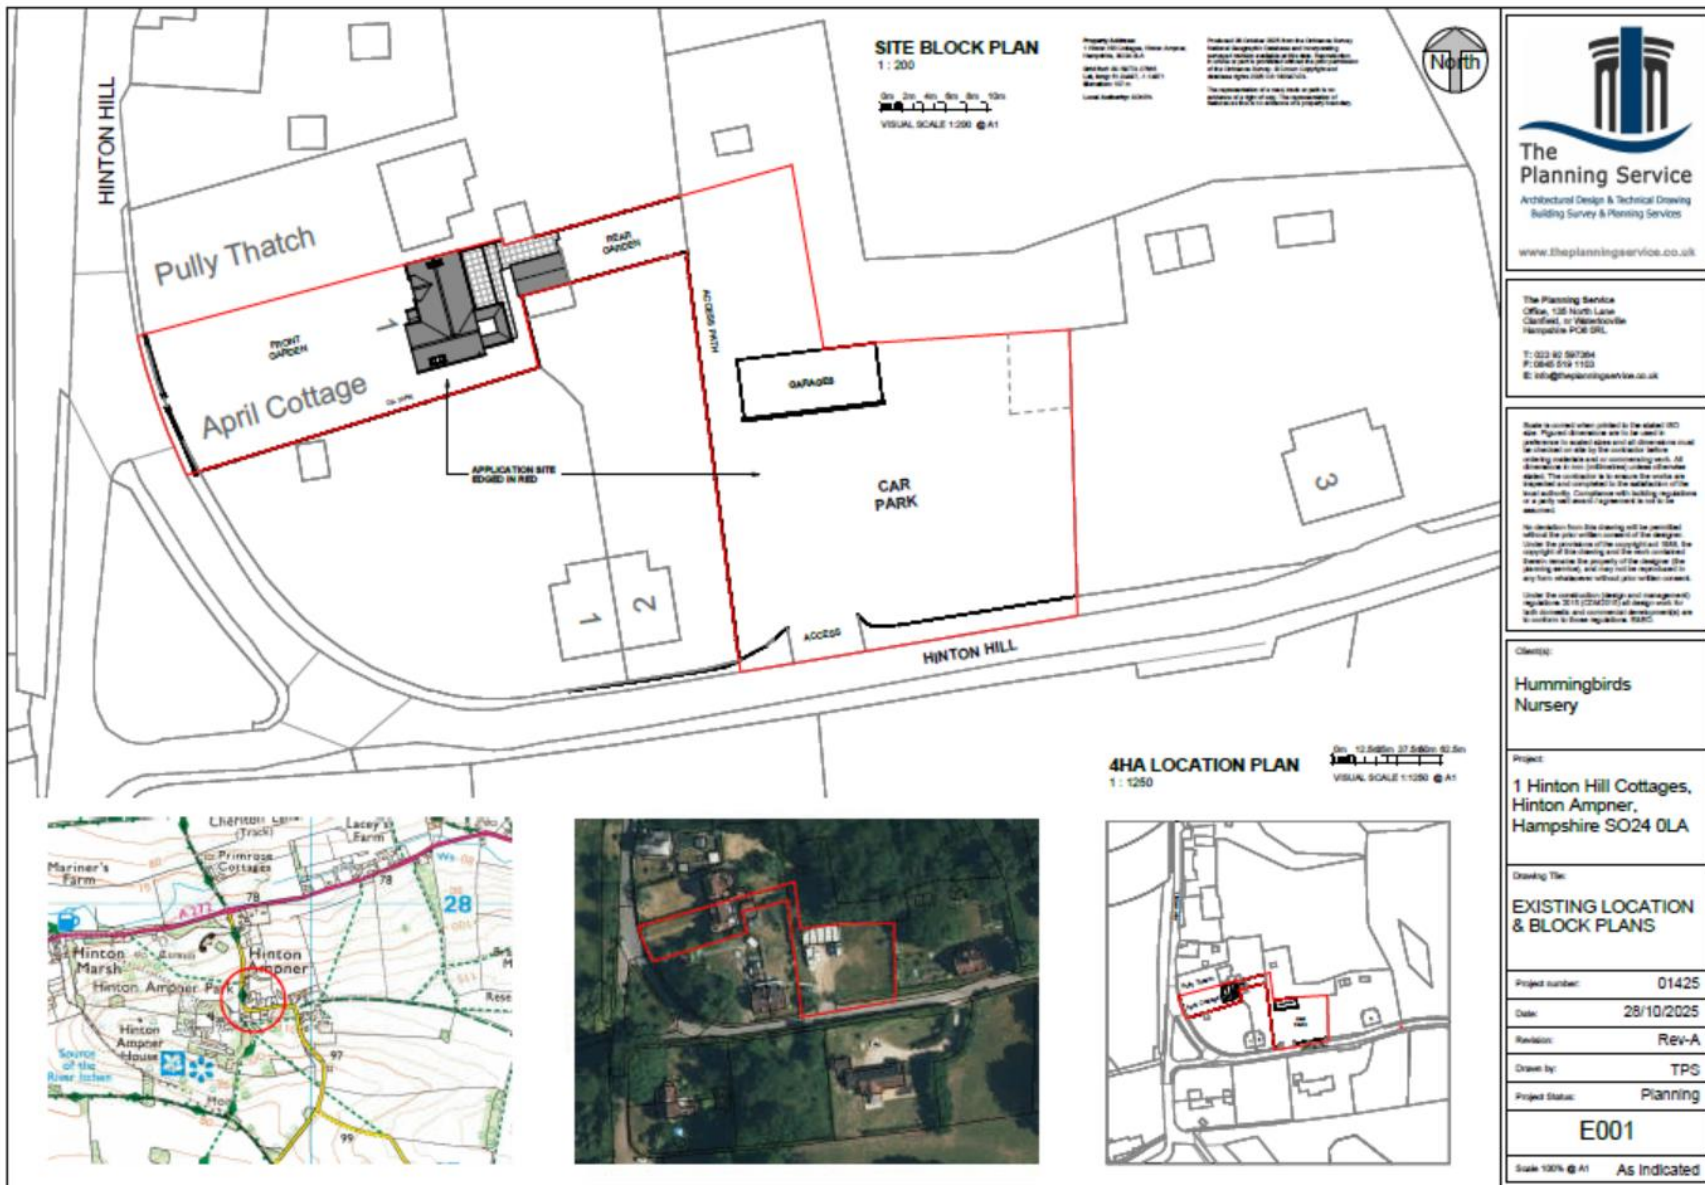

SDNP/25/04792/FUL– (April Cottage) 1 Hinton Hill Cottages, Hinton Hill Hinton Ampner, Hampshire, SO24 0JZ

Aerial Map of the Area

Proposed Site Plan

Elevations and Proposed Floor Plan

The Planning Service
 Architectural Design & Technical Drawing
 Building Survey & Planning Services
 www.theplanning-service.co.uk

Client:
 Hummingbirds Nursery

Project:
 1 Hinton Hill Cottages,
 Hinton Ampner,
 Hampshire SO24 0LA

Drawing Title:
 PROPOSED NURSERY

Project number: 01425
Date: 25/11/2025
Revision: v1
Drawn by: TPS
Project Status: Planning

Reference: P001

Scale: 100% @ A1 As Indicated

April Cottage – Front Elevation

April Cottage – Front Elevation

April Cottage – Rear Elevation

Car Parking Area

Car Parking Area – Existing Garages

Car Parking Area – Existing Access

Car Parking Area

Car Parking Area

Car Parking Area/Existing Access